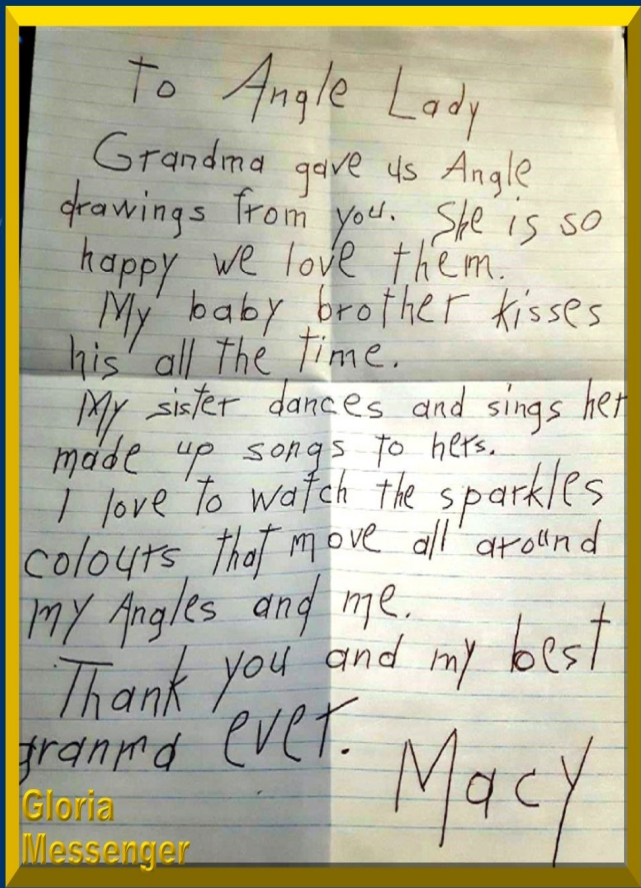

*Further Your Angel Connection
with a tangible One of a Kind
Portrait & Guiding Message*

*Better Yet... Gift a one to all of
your children, grandchildren,
niece or nephews. Imagine how
much it will evolve as they do with
them receiving theirs so young.*

*Reminder... Gloria is now in her
Eighties so NOW IS THE TIME!*

A Child's Letter To...The 'Angel Lady'

**Colourful—Alive—Reflective Energy Portraits
& Layered Guiding—Written—Messages
Channeled for YOU**

**Gloria Messenger is ....
The Angel Messenger**

**Commission Your Own Guardian Angel Portrait
&/Or Gift Portrait Message Package Now...
Gloria Is The Angel Messenger.com**